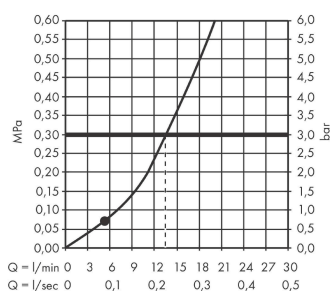

Pulsify S

Hand shower 105 1jet

Surfaces: **Matt White** Article Number: **24120700**

Description

product features

- shower head size: 105 mm
- spray type: PowderRain
- spray disc surface: graphite
- maximum flow rate at 3 bar: 13,5 l/min
- minimum flow pressure: 0,6 bar
- with internal water conduction
- rinseable screen insert
- connection thread G 1/2
- connection dimension: DN15

Technology

Design awards

reddot winner 2021

Product image

Scale drawing

Flowchart

Pulsify S
Hand shower 105 1jet
Surfaces: **Matt White**

Article Number: **24120700**

Exploded Drawing

Year of production: >06/21

Pulsify S
Hand shower 105 1jet
 Surfaces: **Matt White** Article Number: **24120700**

Spare part list

Year of production: >06/21

| Pos. | Description | Article Number | Price | PU |
|------|-------------|----------------|-------|----|
| 1 | filter | 92672000 | - | 1 |
| 2 | seal | 98058000 | - | 1 |