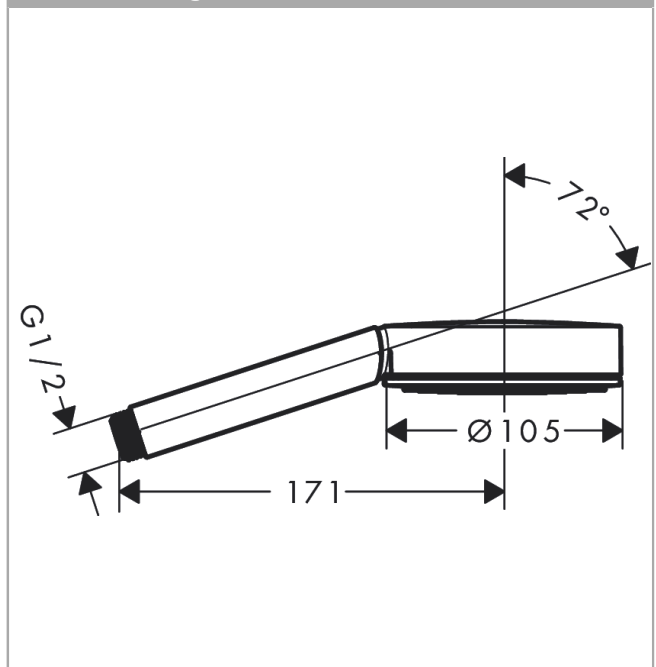

Pulsify S

Hand shower 105 1jet

Surfaces: **Matt White** Article Number: **24120700**

Description

product features

- shower head size: 105 mm
- spray type: PowderRain
- spray disc surface: graphite
- maximum flow rate at 3 bar: 13,5 l/min
- minimum flow pressure: 0,6 bar
- with internal water conduction
- rinseable screen insert
- connection thread G 1/2
- connection dimension: DN15

Technology

Design awards

reddot winner 2021

Product image

Scale drawing

Flowchart

Pulsify S
Hand shower 105 1jet
Surfaces: **Matt White**

Article Number: **24120700**

Exploded Drawing

Year of production: >06/21

Pulsify S
Hand shower 105 1jet
 Surfaces: **Matt White** Article Number: **24120700**

Spare part list

Year of production: >06/21

| Pos. | Description | Article Number | Price | PU |
|------|-------------|----------------|-------|----|
| 1 | filter | 92672000 | - | 1 |
| 2 | seal | 98058000 | - | 1 |