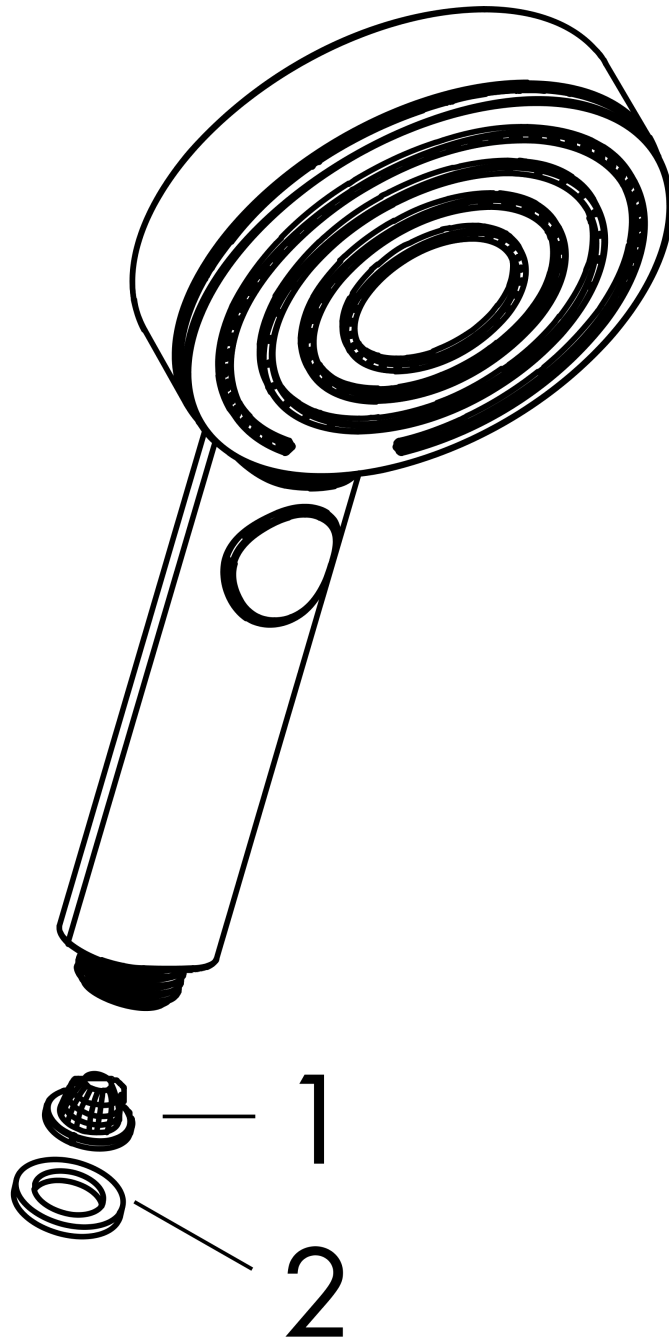

Pulsify S

Hand shower 105 1jet

Surfaces: **Matt White** Article Number: **24120700**

Description

product features

- shower head size: 105 mm
- spray type: PowderRain
- spray disc surface: graphite
- maximum flow rate at 3 bar: 13,5 l/min
- minimum flow pressure: 0,6 bar
- with internal water conduction
- rinseable screen insert
- connection thread G 1/2
- connection dimension: DN15

Technology

Design awards

reddot winner 2021

Product image

Scale drawing

Flowchart

Pulsify S
Hand shower 105 1jet
Surfaces: **Matt White**

Article Number: **24120700**

Exploded Drawing

Year of production: >06/21

Pulsify S
Hand shower 105 1jet
 Surfaces: **Matt White** Article Number: **24120700**

Spare part list

Year of production: >06/21

| Pos. | Description | Article Number | Price | PU |
|------|-------------|----------------|-------|----|
| 1 | filter | 92672000 | - | 1 |
| 2 | seal | 98058000 | - | 1 |